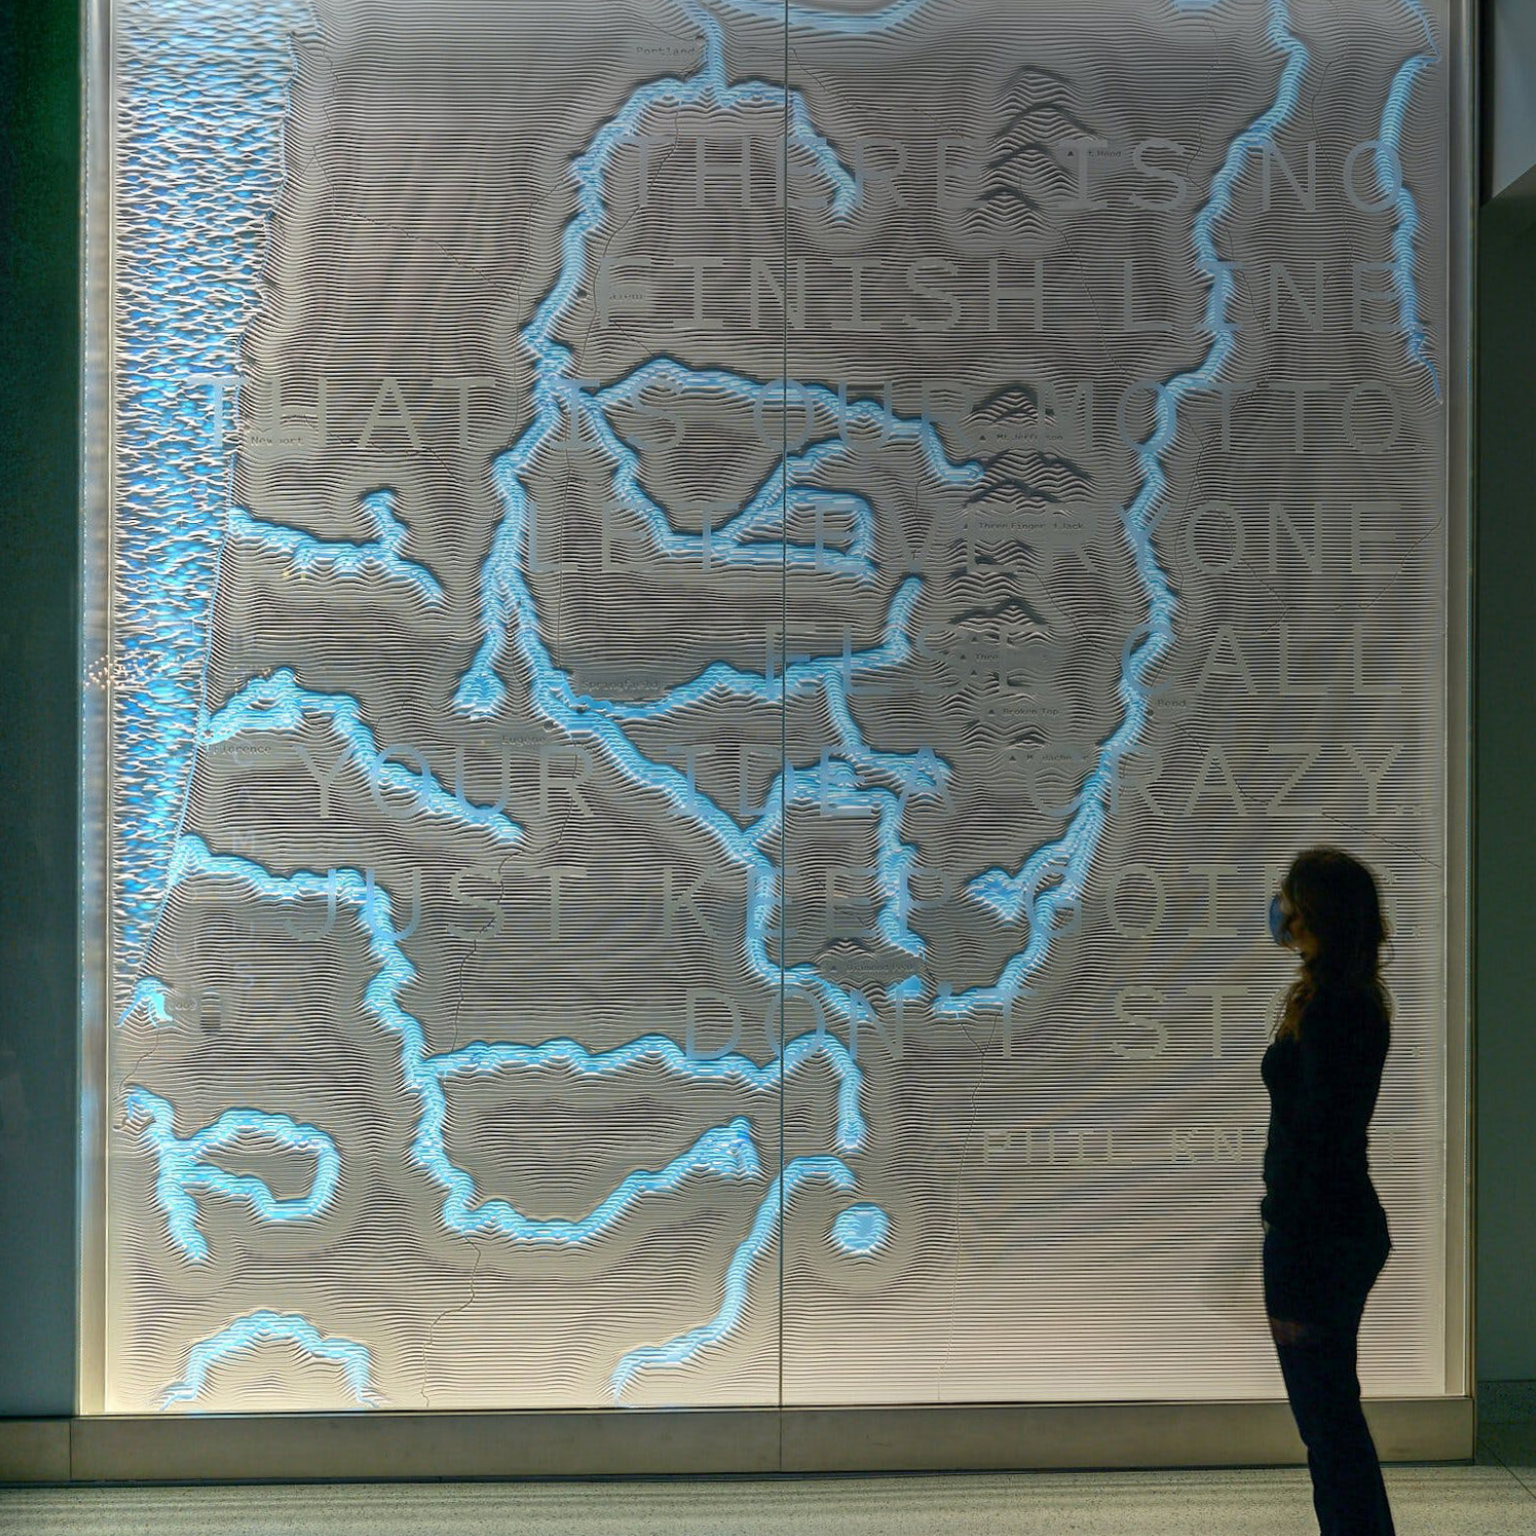

MARIO ROMANO WALLS

Higher Education

Corporate

Healthcare

ORLANDO
HEALTH

 Dr. Vince
Clinical Research

Hospitality

SAGE
Goddess

 **THE PARKER**
BY FITZROVIA

HIGH LIMIT ROOM

HIGH LIMIT ROOM

HIGH LIMIT ROOM

Exterior

Dupont Corian Exclusive Partners

Corian Solid Surface offers a durable, hygienic, and versatile material that is easy to clean, resistant to stains, and can be seamlessly integrated into a wide range of applications.